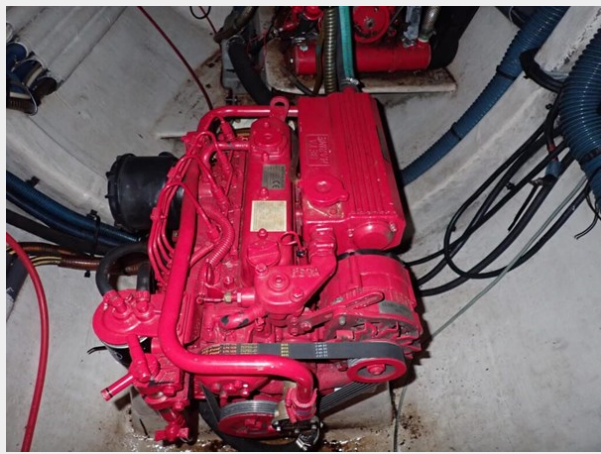

Beam: 23

Max Draft: 4' 6" (1.35mm)

Accommodations

Total Cabins: 4

Total Heads: 4

Hull and Deck Information

Hull Material: Fiberglass

Engine Information

Engines: 2

Manufacturer: Beta

Engine Type: Sail Drive

Fuel Type: Diesel

PHOTOS

CONTACTS

Andrey Shestakov, leading yacht broker of the sales department of Shestakov Yacht Sales Inc. Shestakov Yacht Sales Inc., the official representative of the Miami/Fort Lauderdale FL headquarters.