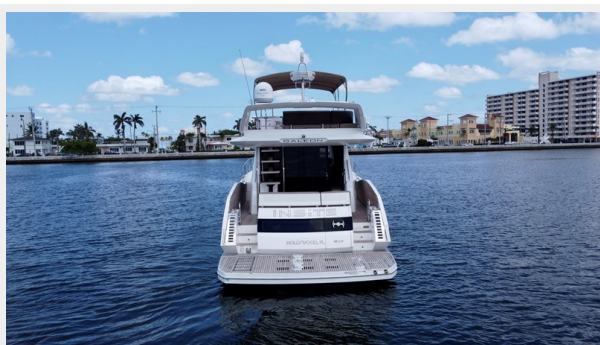

2017 Galeon 500 “insite”-9