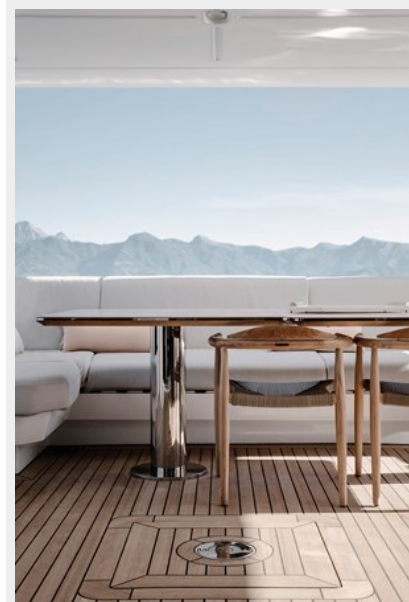

G32METRI Lifestyle 3