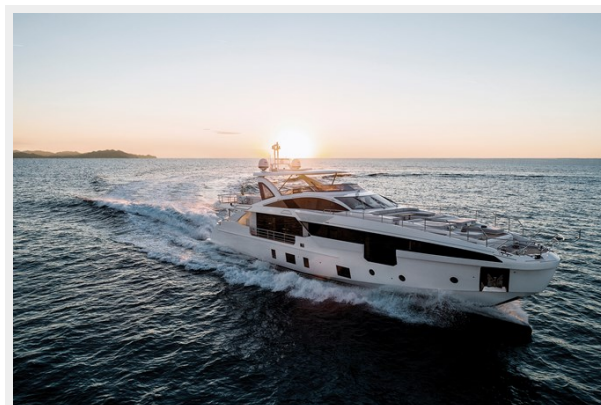

G32METRI Running 12_Mid res