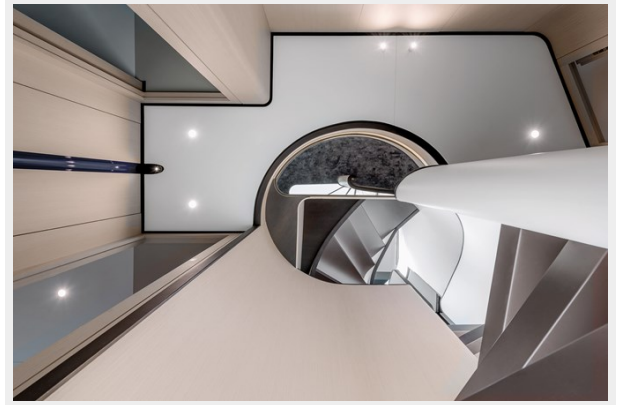

G32METRI Stairs 2_Mid res