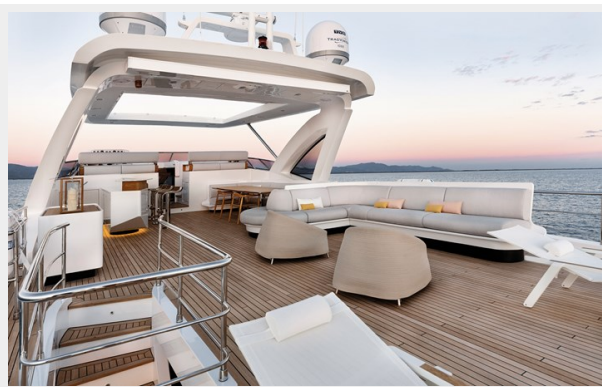

G32METRI Flybridge 2_Mid res