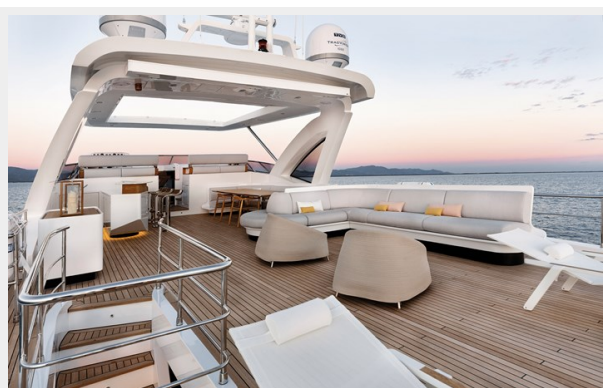

G32METRI Flybridge 2_Mid res