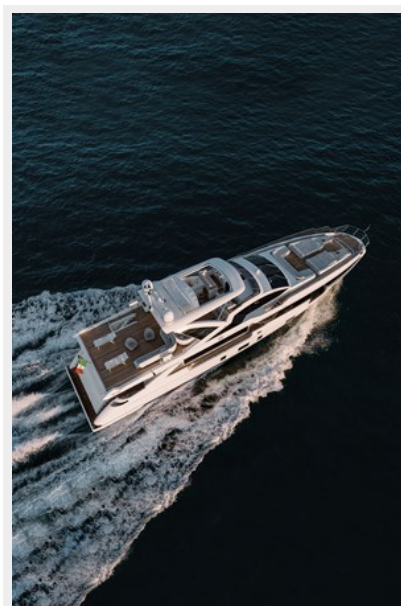

G32METRI Running 5_Mid res