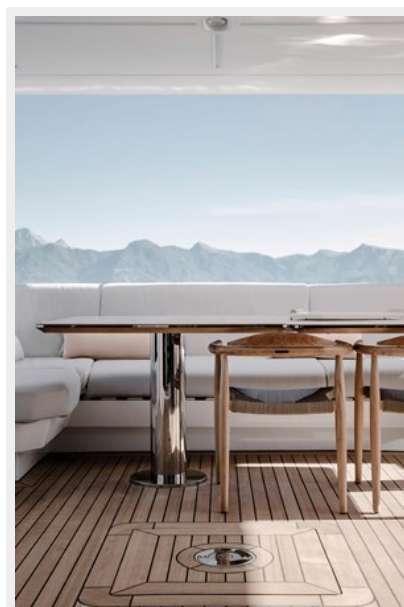

G32METRI Lifestyle 3