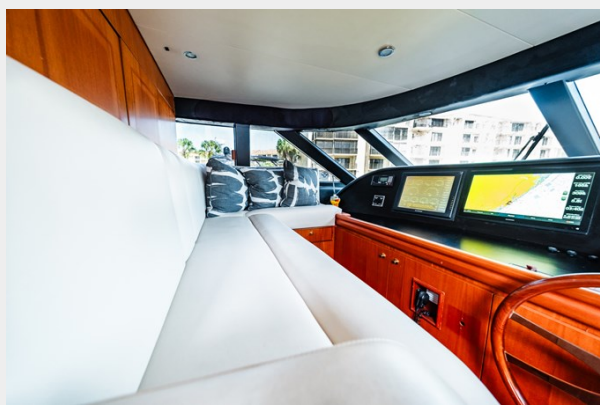

Pilothouse Seating