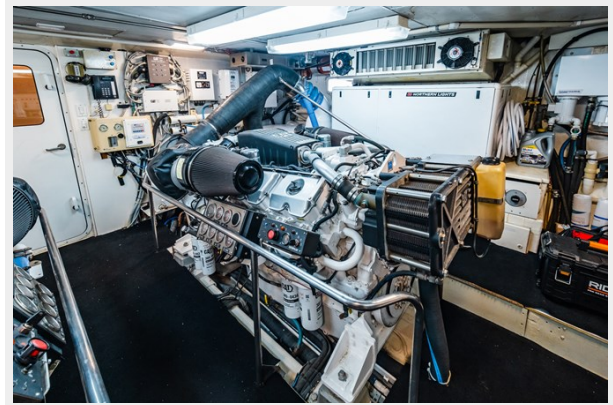

Alternate Profile	20
Bridge Deck Toys	20
Hardtop Equipment	21
From Above	21
КОНТАКТЫ	22
Контактная информация	22
Телефоны	22
Время работы	22
Адрес	22

ХАРАКТЕРИСТИКИ

Обзор

GRACE is definitely a one of a kind RPH motor yacht. She offers four staterooms plus crew, a great shaded entertaining flybridge, newer 4-cycle CAT's, updated electronics and stabilizers and a very comfortable high end interior with a unique entertaining galley.

Ahead of Port Engine

Outboard Port Engine

Engine Room Center

Cruising

13 Knots

From Above

Excellent Bow Seating

Transom Shot