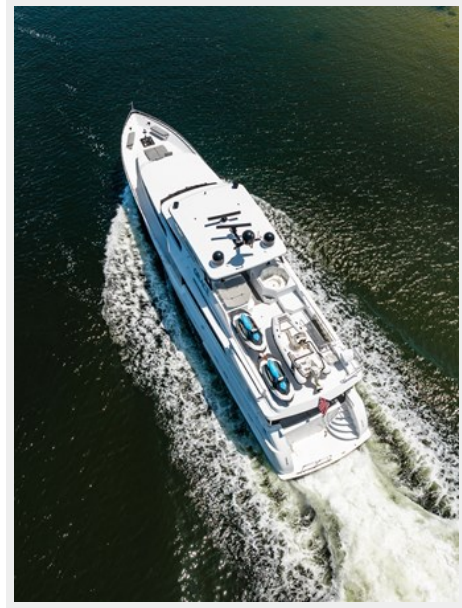

GRACE — NORDLUND

Судостроитель: NORDLUND

Год постройки: 1994

Модель: Raised Pilothouse

Цена: \$1,995,000 USD

Местонахождение: United States

Длина общая: 96' (29.26mm)

Ширина: 20.5

Alternate Profile	20
Bridge Deck Toys	20
Hardtop Equipment	21
From Above	21
КОНТАКТЫ	22
Контактная информация	22
Телефоны	22
Время работы	22
Адрес	22

ХАРАКТЕРИСТИКИ

Обзор

GRACE is definitely a one of a kind RPH motor yacht. She offers four staterooms plus crew, a great shaded entertaining flybridge, newer 4-cycle CAT's, updated electronics and stabilizers and a very comfortable high end interior with a unique entertaining galley.

Ahead of Port Engine

Outboard Port Engine

Engine Room Center

Cruising

13 Knots

From Above

Excellent Bow Seating

Transom Shot