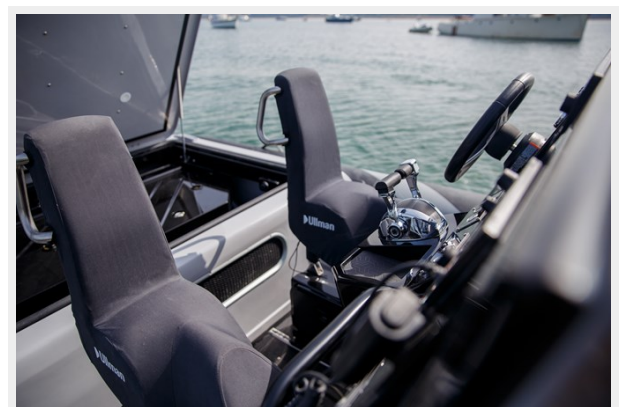

Ring 1050 Pro Series