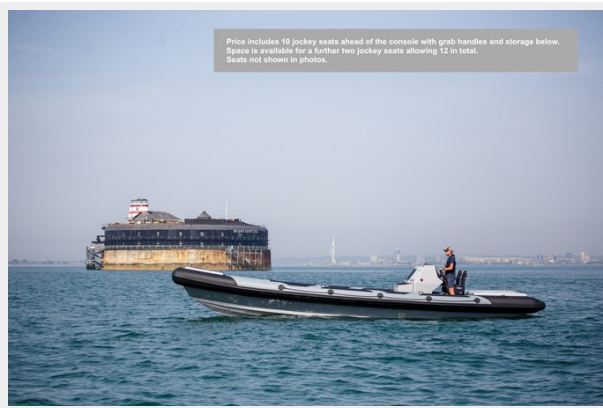

PHOTOS

Ring 1050 Pro Series