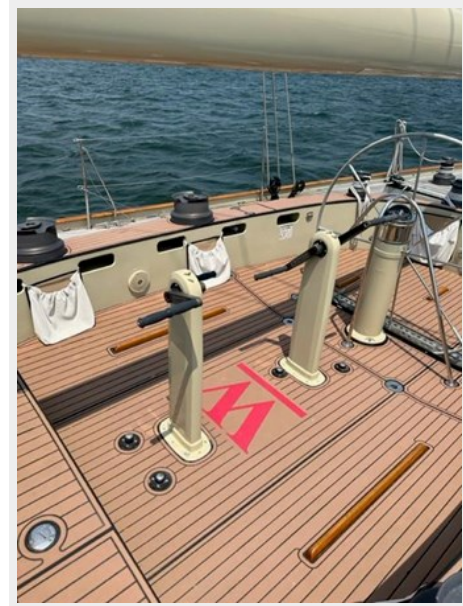

SPECIFICATIONS

Overview

Sailing yacht WILD HORSES is a 76' (23.16m) yacht for sale, built and launched by Brooklin Boat Yard and delivered in 1998. WILD HORSES can accommodate up to 4 guests.

Basic Information

Salon Looking Aft

Navigation Station

Navigation Station

Galley

Head with Shower

Head

Hand Basin in Crew Area

Portside Crew Cabin

Forepeak

Anchor Locker

Primary Winches

Grinders

Deck Winches

Aft Deck Radar

Mast

Forepeak Hatch

Helm Area

Custom Wheel

Underway

Starboard Side

Underway with Spinnaker Portside

Portside

Stern

Stern