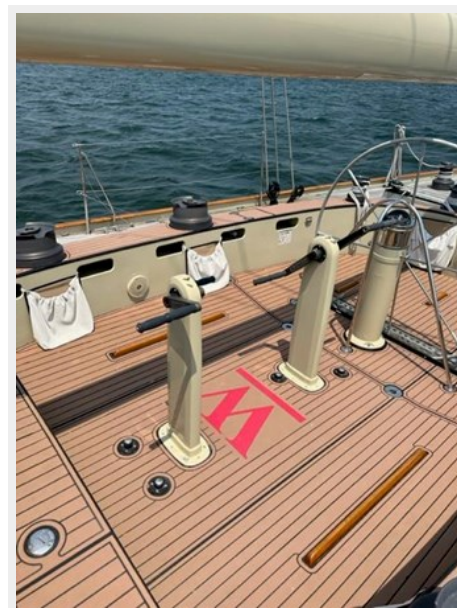

ОГЛАВЛЕНИЕ

ОГЛАВЛЕНИЕ	2
ХАРАКТЕРИСТИКИ	4
Обзор	4
Основная информация	4
Размеры	4
Скорость, вместимость и масса	4
Размещение	4
Корпус и палуба	4
Информация о двигателе	5
ФОТОГРАФИИ	6
Spinakker	6
Starboard Side	6
Boom	6
Cockpit	6
W Class Cockpit	7
Autopilot Cockpit	7
Hatch Way	7
Companionway	7
Salon Looking Aft	8
Navigation Station	8
Navigation Station	8
Galley	8
Head with Shower	9
Head	9
Hand Basin in Crew Area	9
Portside Crew Cabin	9
Forepeak	10
Anchor Locker	10

ХАРАКТЕРИСТИКИ

Обзор

Sailing yacht WILD HORSES is a 76' (23.16m) yacht for sale, built and launched by Brooklin Boat Yard and delivered in 1998. WILD HORSES can accommodate up to 4 guests.

Основная информация

Forepeak

Anchor Locker

Primary Winches

Grinders

Deck Winches

Aft Deck Radar

Mast

Forepeak Hatch

Helm Area

Custom Wheel

Underway

Starboard Side

Underway with Spinnaker Portside

Portside

Stern

Stern