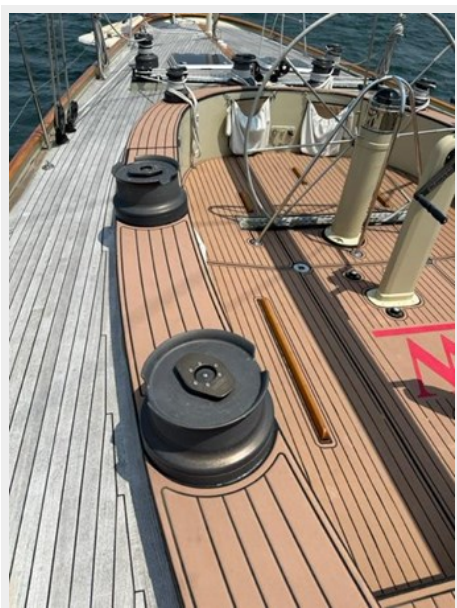

Primary Winches