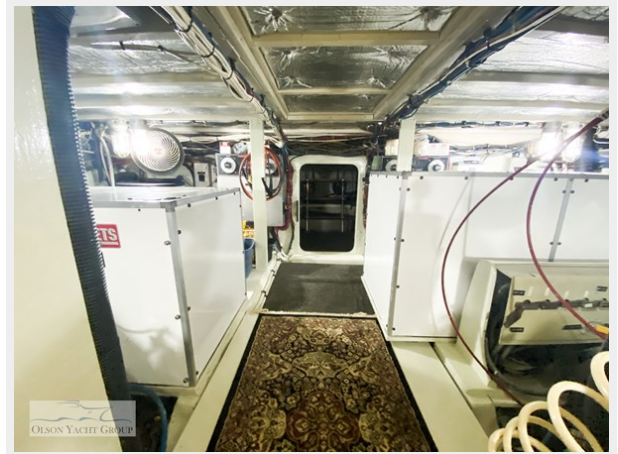

Amazing yacht. Built initially as the 48LRC, the owner had her stretched to 55'. Adding 6' to the cockpit and boat deck length makes the vessel look proportional and gives you an outstanding exterior area to enjoy your surroundings. The additional size to the boat deck allows for a large 15' AB tender with a 70hp Yamaha (new in 2019) and the ability to offload to the stern or starboard.

IMG_5912

IMG_5914

IMG_5916

IMG_5917

IMG_5918

IMG_5920

IMG_5921

IMG_5922