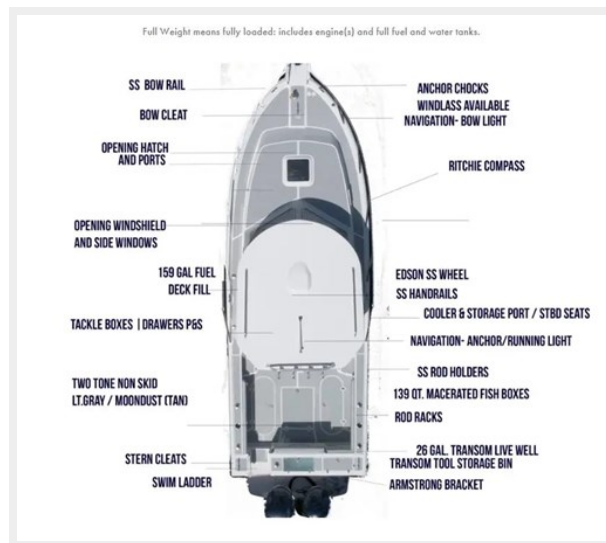

2025 NorthCoast 255 HT