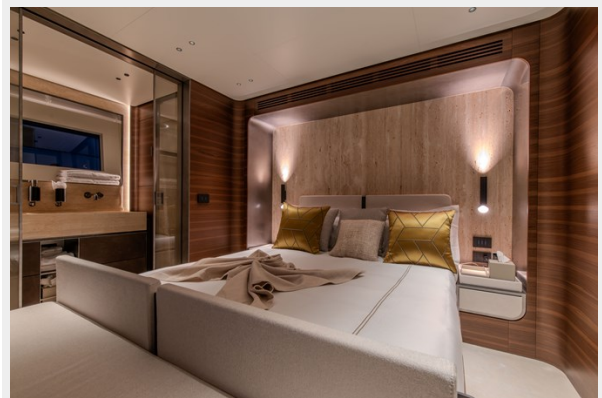

_RC27616-Avec accentuation-Bruit