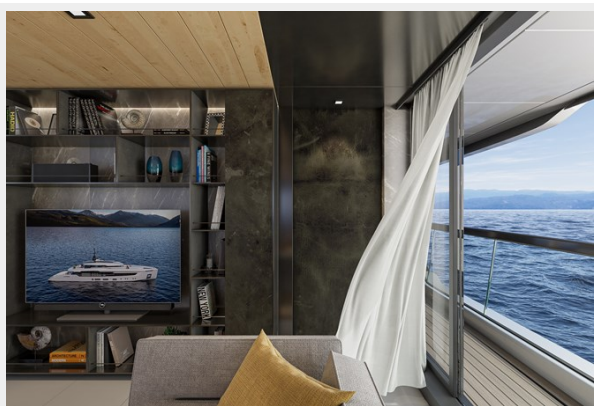

COLUMBUS ATLANTIQUE 37