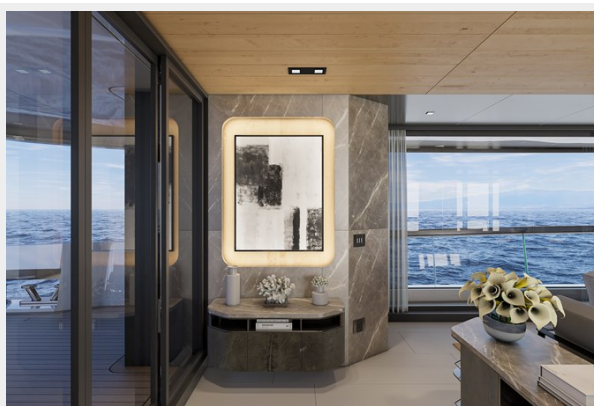

COLUMBUS ATLANTIQUE 37