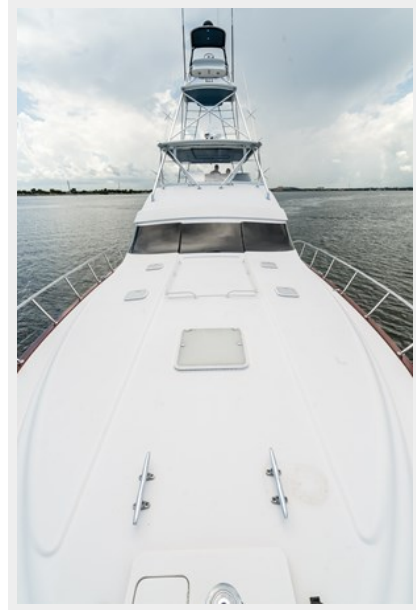

relentless-66