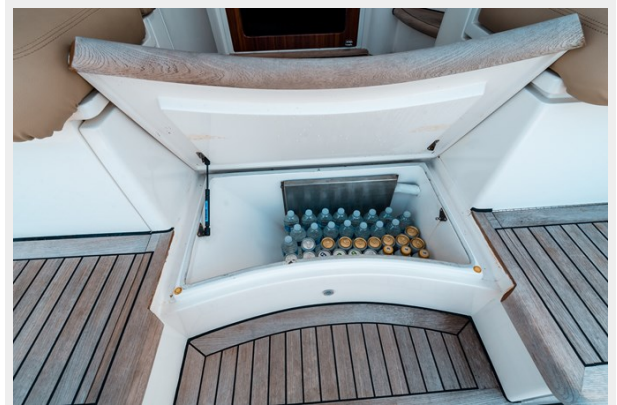

relentless-18