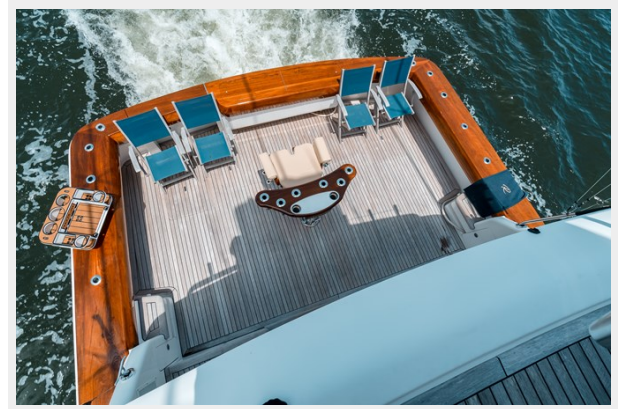

relentless-28