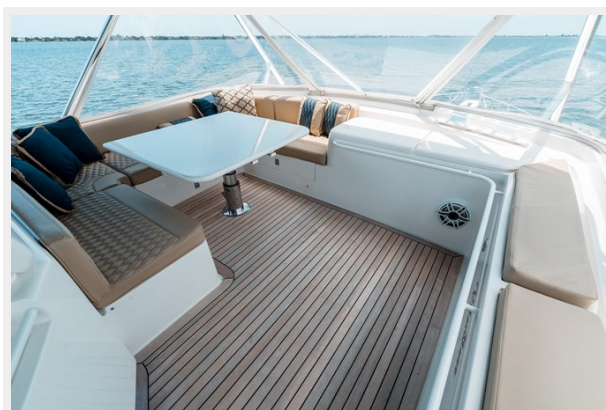

relentless-29