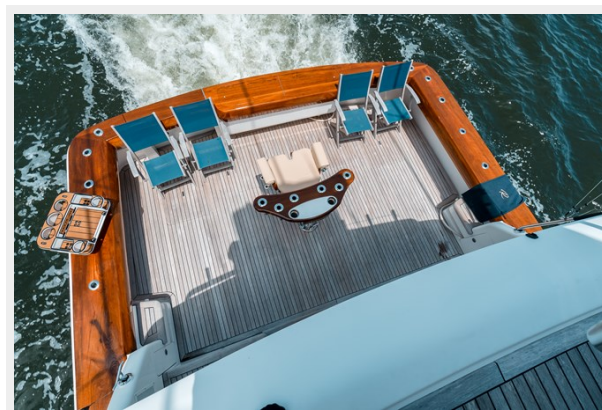

relentless-28