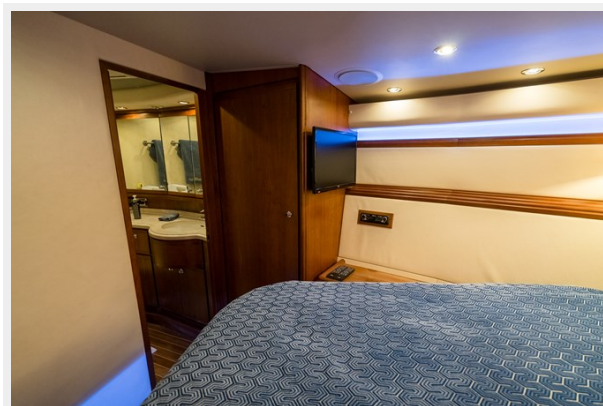

relentless-62