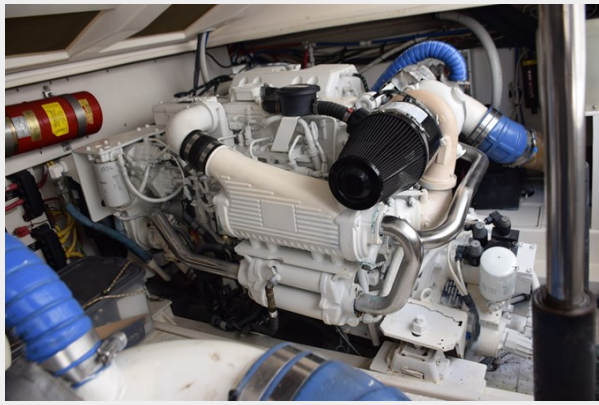

ХАРАКТЕРИСТИКИ

Обзор

An original owner Rampage Sport Fisherman with reasonably low hours on a pair of 540hp Cummins common-rail diesels. Change of lifestyle has brought this great looking vessel to market with a near new bridge enclosure and helm deck reverse-cycle Air-conditioning, Garmin electronics package, and a functional easy-access marlin tower. A large cockpit with transom livewell, walk-through transom door, under-deck fish boxes, and a Scopinich rocket launcher. This boat is kept in detailed condition and shows well.

Pulpit, Windlass, Rode Locker

Helm Deck Raises for Full Engine Access

Cummins 540hp Common-Rail Diesels

Portside Motor

Starboard Motor

Profile 6

Coaming Bolsters Surround Cockpit

Dockside