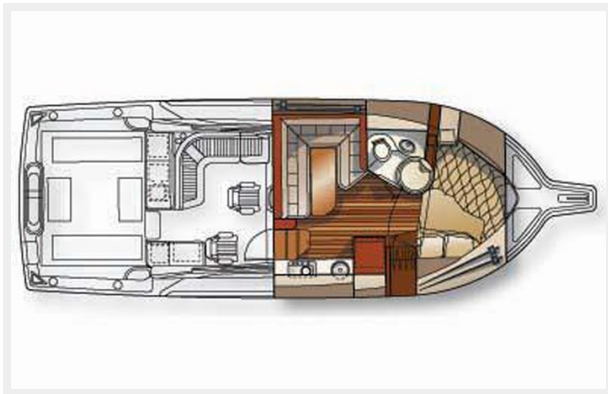

Manufacturer Provided Image