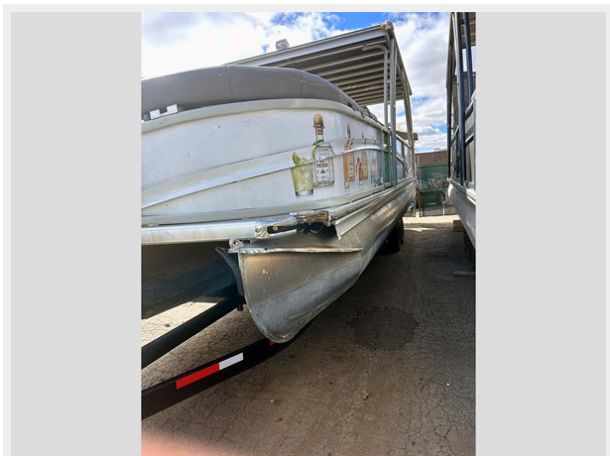

ФОТОГРАФИИ