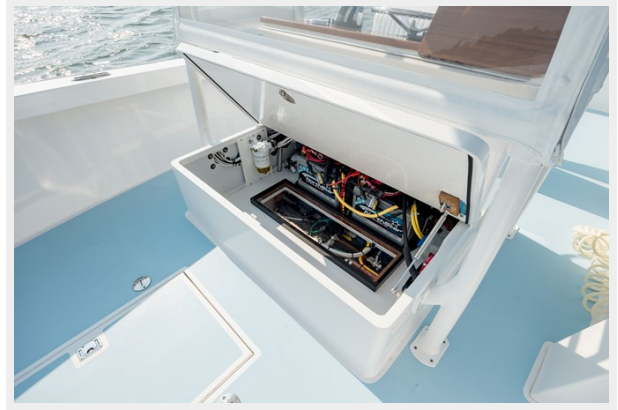

### Notable Features

- **All composite cold-molded construction**
- **Mercury Verado 400HP outboard (ONLY 250 HOURS)**
- **Bob's Machine Action Series Hydraulic Jack Plate**
- **Custom hardtop with upper control station built by Carolina Custom Towers**
- **Garmin electronics package**
- **Faux teak helm console**
- **Cuddy cabin w/ head and storage**
- **(2) built-in livewells and fresh water washdown**
- **Custom covers for leaning post, console, and upper station**
- **Custom full boat cover by T-top Covers**
- **Float-On tandem axle trailer**

# PHOTOS