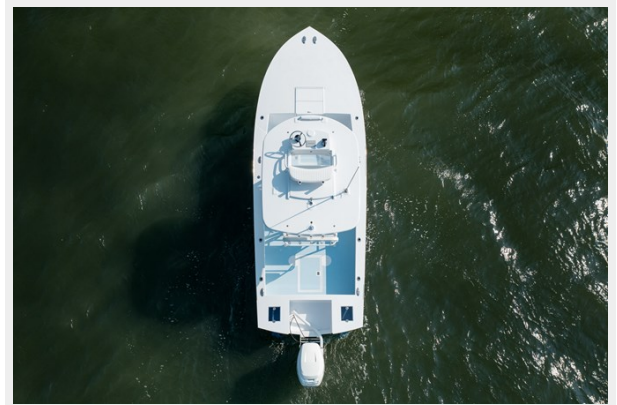

### NEW TO MARKET- 2019 26' GAMEFISHERMAN CUDDY CABIN

**2019 26' Gamefisherman Cuddy Cabin built by the former owner of Gamefisherman, Mike Matlack. Powered by a 2021 Mercury Verado 400 (ONLY 250 HOURS) with Bob's jack plate and factory warranty through 12/30/2024. Up to 5 years of additional Mercury warranty can be purchased. Tim Daly at Carolina Custom Towers built the custom hardtop including upper control station and polycarbonate enclosure. This is one of very few center console, outboard boats Gamefishermans ever built. It is an absolute show stopper. Please contact central listing agent *Ian Ballantyne* for more details and showings.**

### Notable Features

- **All composite cold-molded construction**
- **Mercury Verado 400HP outboard (ONLY 250 HOURS)**
- **Bob's Machine Action Series Hydraulic Jack Plate**
- **Custom hardtop with upper control station built by Carolina Custom Towers**
- **Garmin electronics package**
- **Faux teak helm console**
- **Cuddy cabin w/ head and storage**
- **(2) built-in livewells and fresh water washdown**
- **Custom covers for leaning post, console, and upper station**
- **Custom full boat cover by T-top Covers**
- **Float-On tandem axle trailer**

# PHOTOS