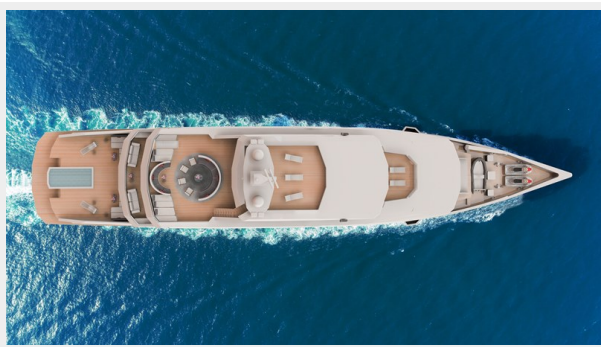

ren06_blanco