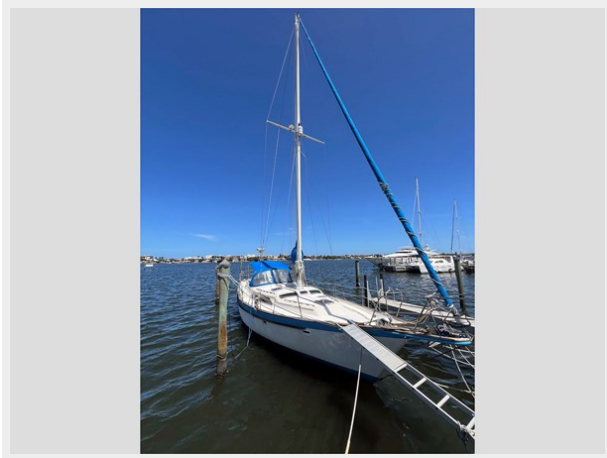

### Donation General Description

This Irwin 43 is a Great Cruising Boat, with Excellent Sailing Performance and a comfortable Live Aboard.

# PHOTOS