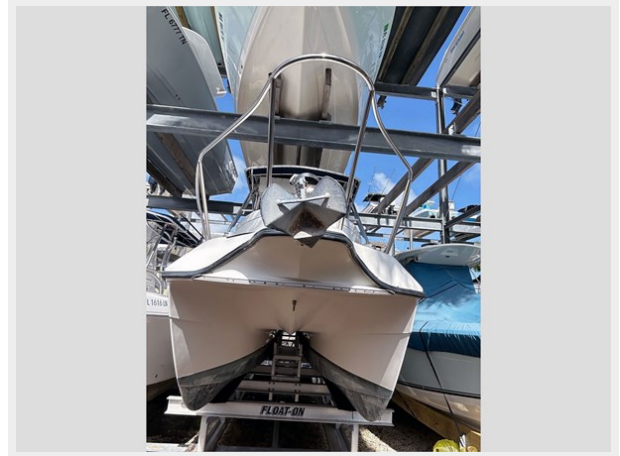

### Brokerage General Description

Manufacturer Provided Description The Pro Sports 2660 CC Pro-Kat is a compact 27-foot center console that sports a generous fishing platform and a full complement of fishing features. The twin hull runs great and rides smoothly in almost any situation.

## Hull and Deck Information

---

**Hull Material:** Fiberglass

---

# PHOTOS