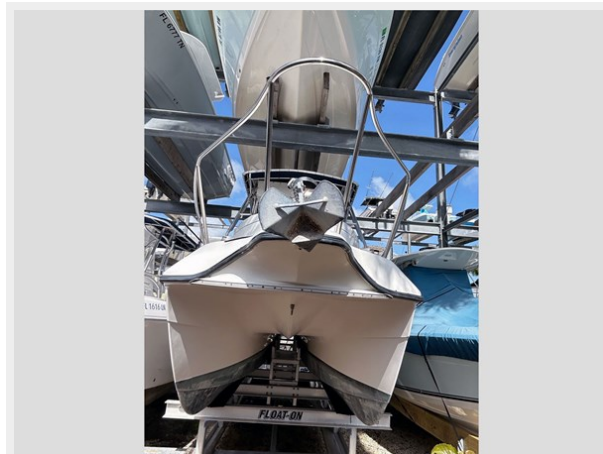

2002 PROSPORT PRO-KAT 2650 — PROSPORT

Судостроитель: PROSPORT

Год постройки: 2002

Модель: Катамаран

Цена: \$20,000 USD

Местонахождение: United States

Длина общая: 27' (8.23mm)

Ширина: 8.5

ХАРАКТЕРИСТИКИ

Обзор

Brokerage General Description

Manufacturer Provided Description The Pro Sports 2660 CC Pro-Kat is a compact 27-foot center console that sports a generous fishing platform and a full complement of fishing features. The twin hull runs great and rides smoothly in almost any situation.

Actual Condition

This popular power Cat had the fuel tank fail. The tanks have been drained. This is a great opportunity to get a great hull and power package. Make your offer.

Equipment

- VHF
- Windless
- Swim Ladder

Корпус и палуба

Материал корпуса: Fiberglass

Информация о двигателе

Двигатели: 2

Производитель: Suzuki

Тип двигателя: Outboard

Тип топлива: Gas

ФОТОГРАФИИ