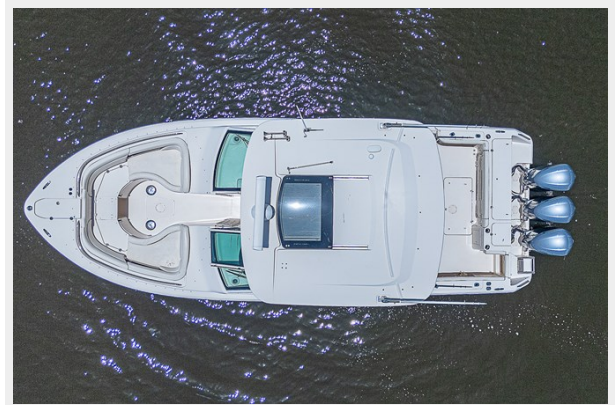

37_grady_white_mr_big_aerial_12