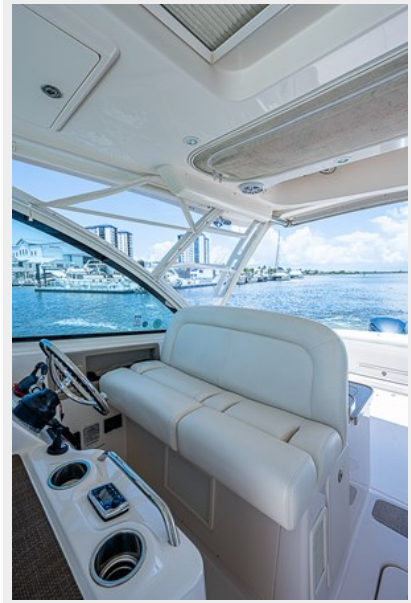

37_grady_white_mr_big_helm_4