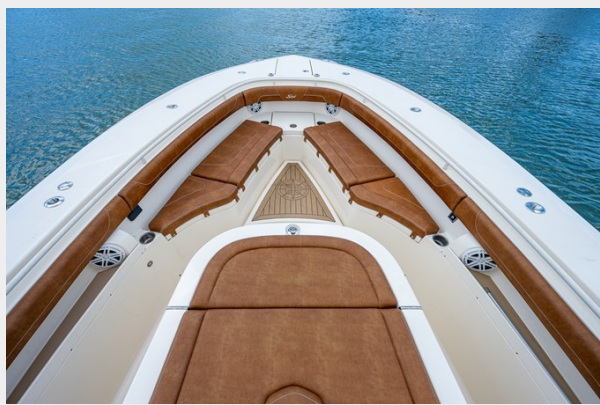

32_scout_bow_3