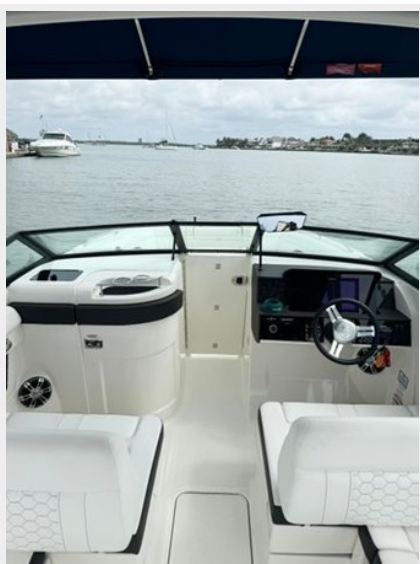

9286918_20240308083646223_1_XLARGE 9286918_20240308083652953_1_XLARGE

Console