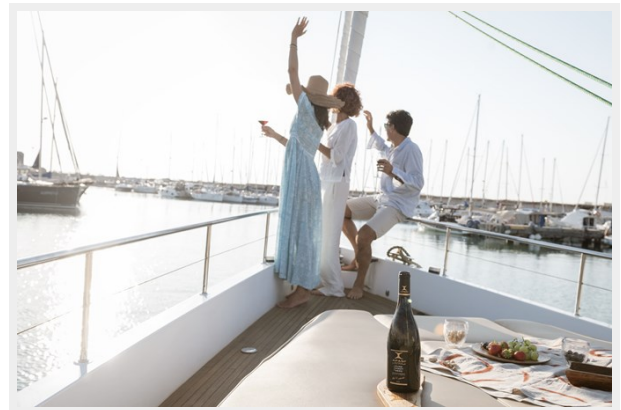

APANI EXT 17