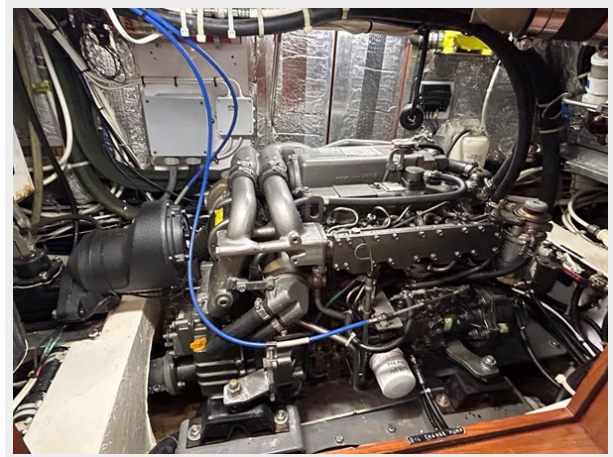

Engine, Side