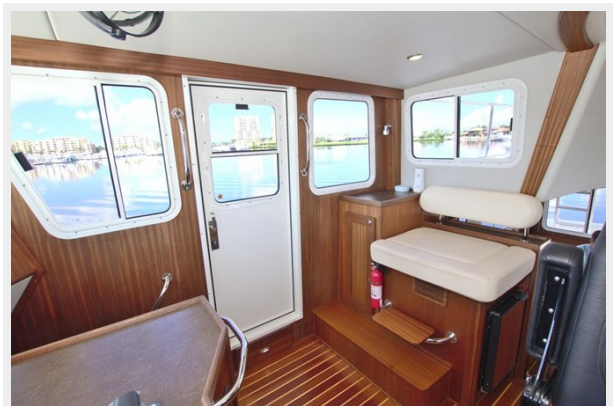

2016-american-tug-435-power-9506263-20240819133347609-1_XLARGE