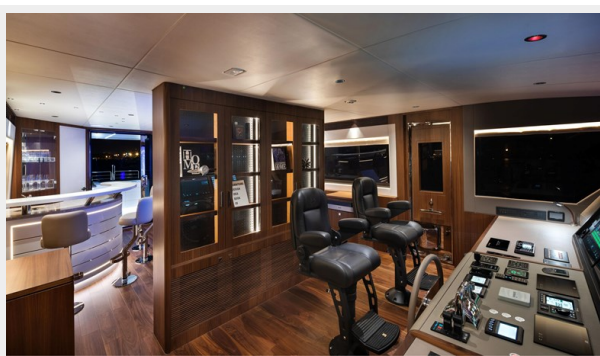

TABLE OF CONTENTS	2
SPECIFICATIONS	4
Basic Information	4
Dimensions	4
Speed, Capacities and Weight	4
Accommodations	4
Hull and Deck Information	4
Engine Information	5
PHOTOS	6
Profile Starboard	6
Aerial View	6
Beach Club Underwater Lights	6
Beach Club Open	6
Aft Deck and Bar	6
Aft Deck Sofas	6
Salon and Dining	7
Salon 2	7
Galley 1	7
Master Stateroom King Berth	7
Guest Stateroom 1	7
Master Stateroom Port View	7
Guest Stateroom 2	8
Guest Stateroom Forward	8
Guest Twin Stateroom	8
Crew Lounge	8
Boat Deck Interior Bar	8
Pilothouse	8
Boat Deck Interior TV	9

Guest Stateroom 2

Guest Stateroom Forward

Guest Twin Stateroom

Crew Lounge

Pilothouse

Boat Deck Interior Bar

Boat Deck Interior TV

Boat Deck Hot Tub 1