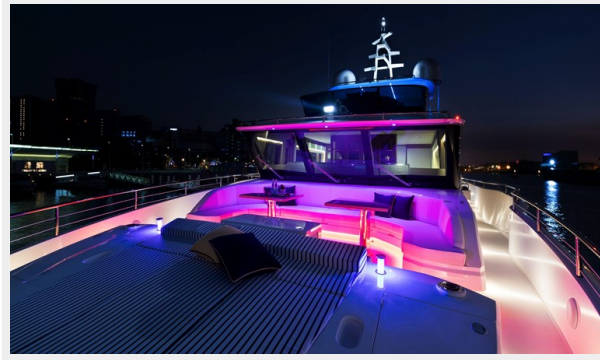

Bow View Night