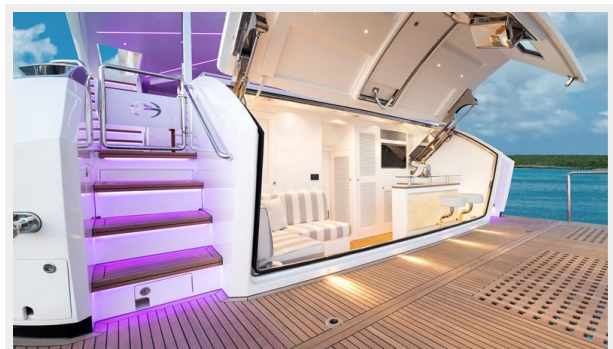

Beach Club Open