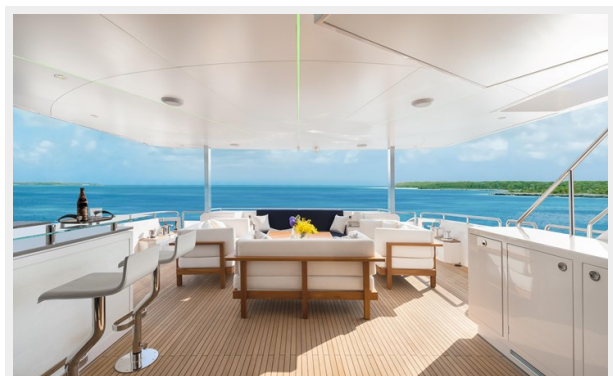

Aft Deck and Bar