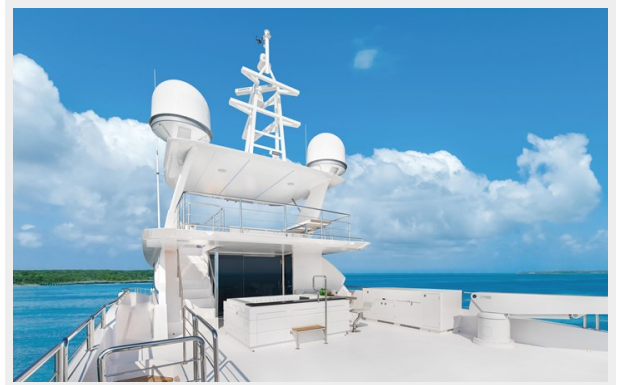

Boat Deck Hot Tub 1