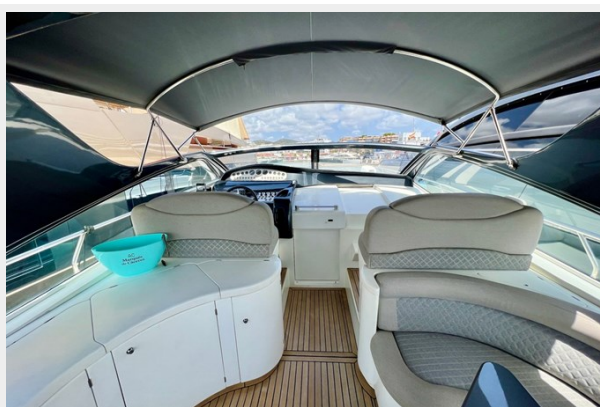

ALFAMARINE 60 - DOUBLE M