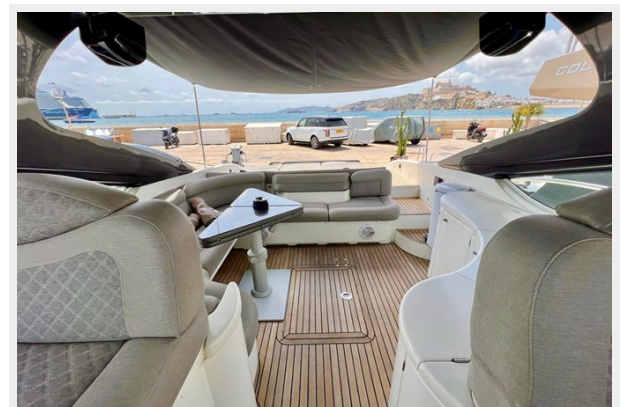

ALFAMARINE 60 - DOUBLE M