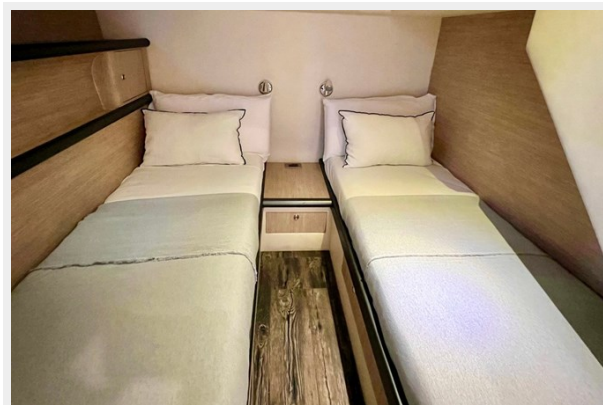

ALFAMARINE 60 - DOUBLE M