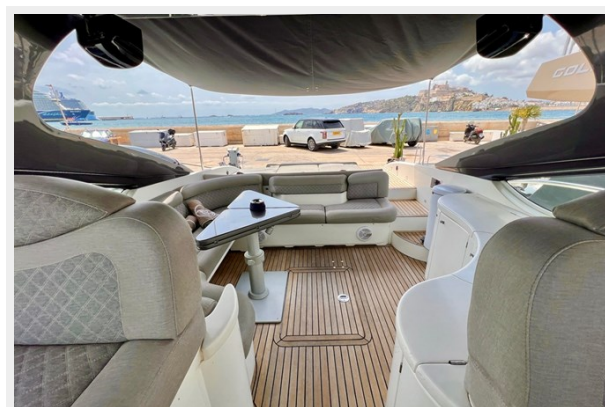

ALFAMARINE 60 - DOUBLE M