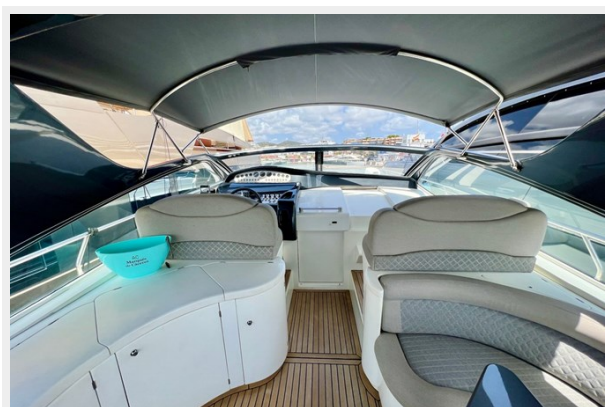

ALFAMARINE 60 - DOUBLE M