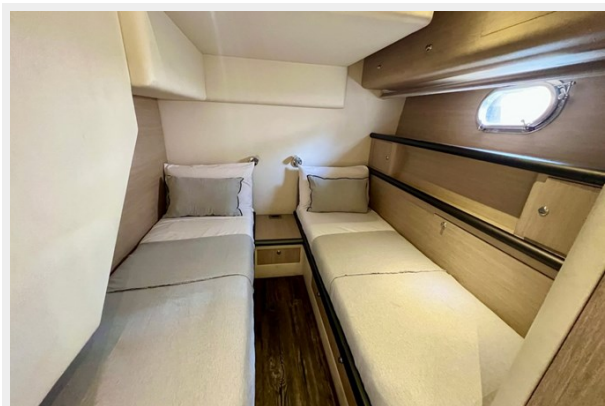

ALFAMARINE 60 - DOUBLE M