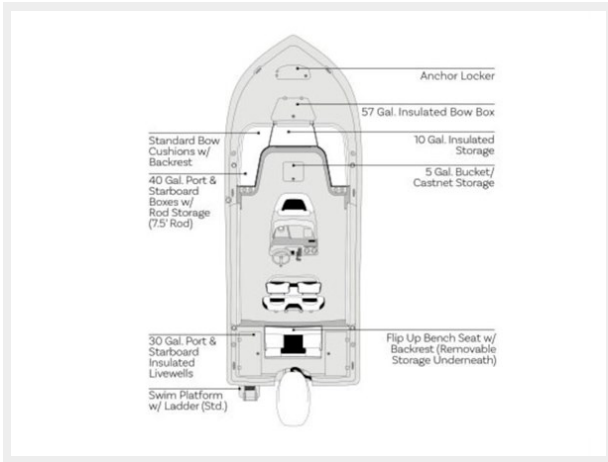

PHOTOS

**2022-tidewater-2300-carolina-bay-
power-9517784-
20240823072244710-1_XLARGE**