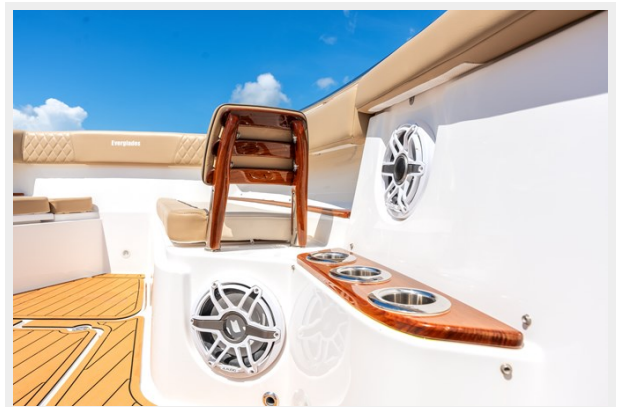

Gunwhale Rod Storage

Fishbox and Gunwhale Rod Storage

Outer Helm

Bow

Bow

Bow