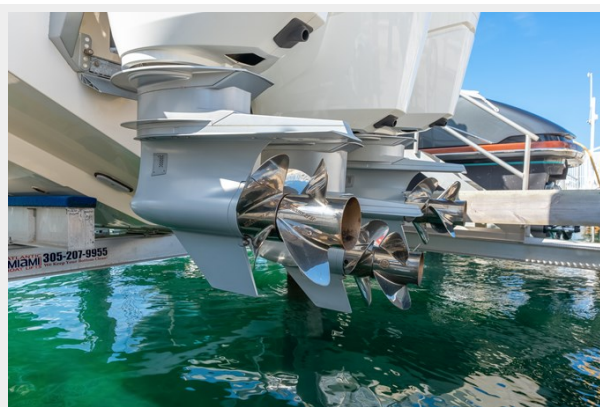

SHINE V — EVERGLADES

Builder: EVERGLADES

Year Built: 2022

Model: Sport Fisherman

Price: \$1,449,000 USD

Location: United States

LOA: 45' (13.72mm)

Beam: 13.25

Running

Running

Running

Running

Running

Outboard Engine

Outboard Engines

Outboard Engines