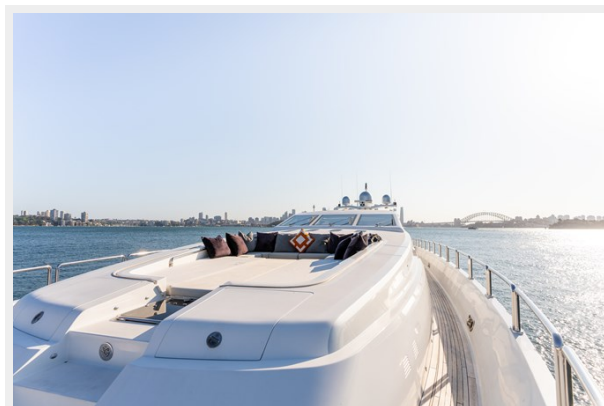

YOLO_RWM_EXT_17