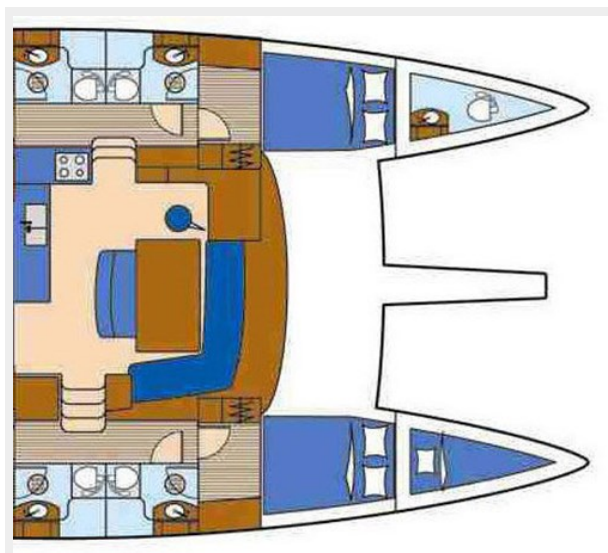

16 Duende

17 Duende

19 Duende

20 Duende