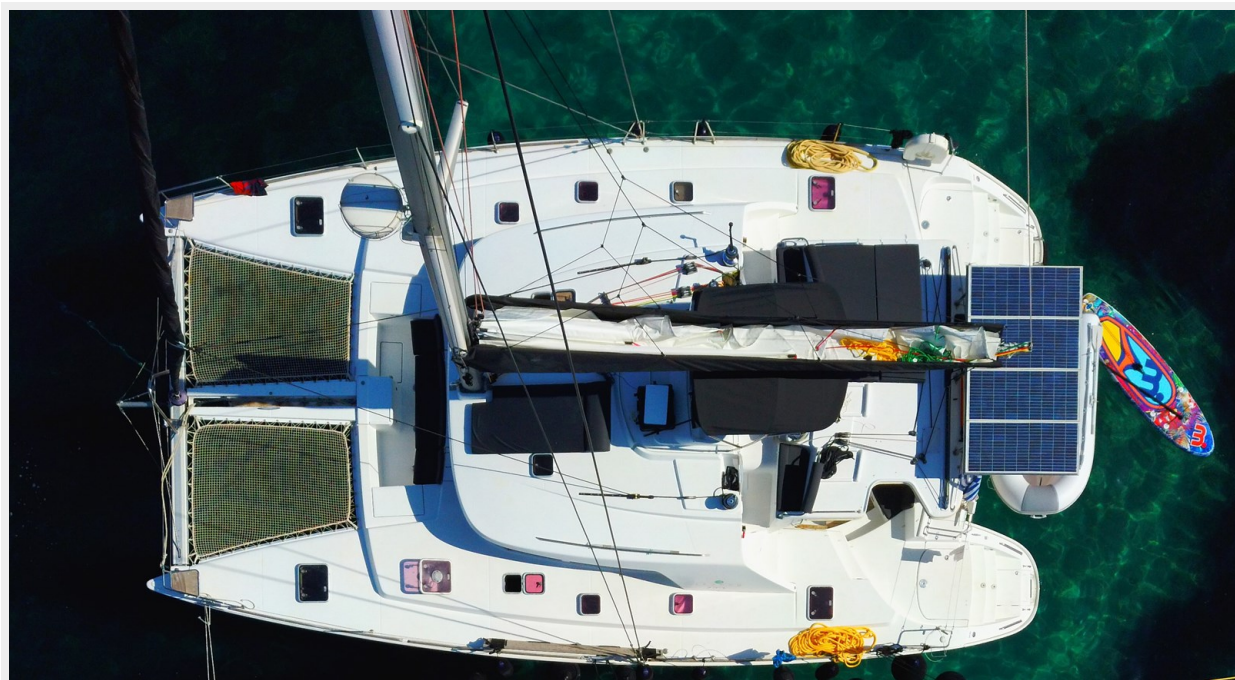

LAGOON 440 — LAGOON

Судостроитель: LAGOON

Год постройки: 2009

Модель: Катамаран

Цена: €380,000 EUR

Местонахождение: Greece

Длина общая: 44' 8" (13.61mm)

Ширина: 25.59

ХАРАКТЕРИСТИКИ

Обзор

"the spacious layout of the Lagoon 440 catamaran provides for a good family voyage option while its unique flybridge equipped with winches gives a rather interesting skipper experience. Its four cabins and four heads along with the seating arrangements in the forward and aft cockpits also offer the exciting opportunity of entertaining guests and hosting a party – the galley, of course, is equipped well enough to provide for the food.

NEW ENGINES 2024

SAIL 2023

Основная информация

Тип судна: Катамаран

Модельный год: 2009

Год постройки: 2009

Вид обновления: FULLY

Страна: Greece