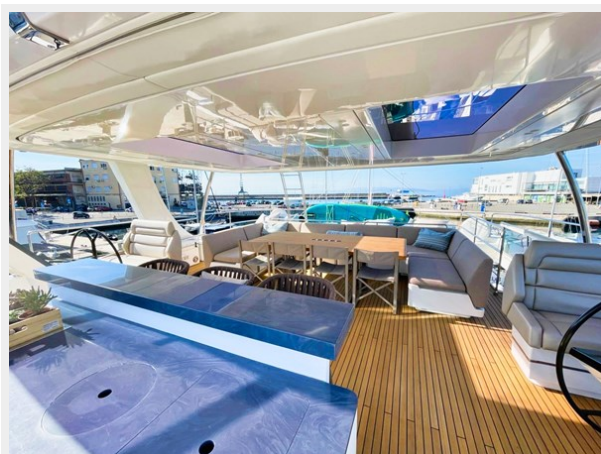

Sunreef 80 NALA ONE 24