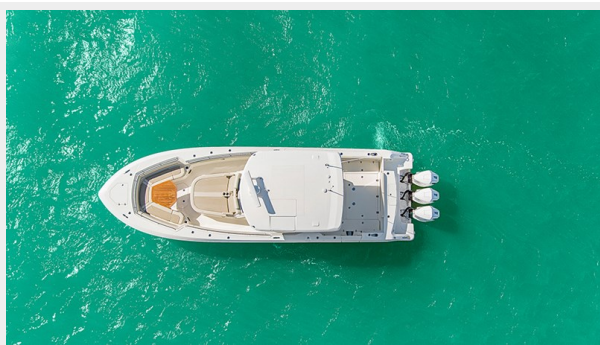

RIKI TIKI — BOSTON WHALER

Builder: BOSTON WHALER

Year Built: 2022

Model: center_console

Price: \$699,000 USD

Location: United States

LOA: 42' 1" (12.83mm)

Beam: 11.66

Bow profile

Stern profile

Aerial view

Cockpit

Forward console lounge

Forward deck

Cabin

Port profile