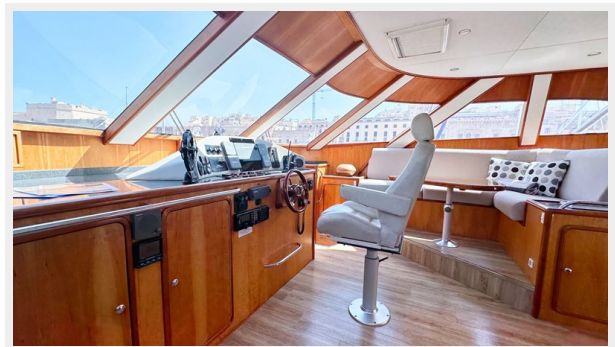

Maxim 640 ATARAXIS 27