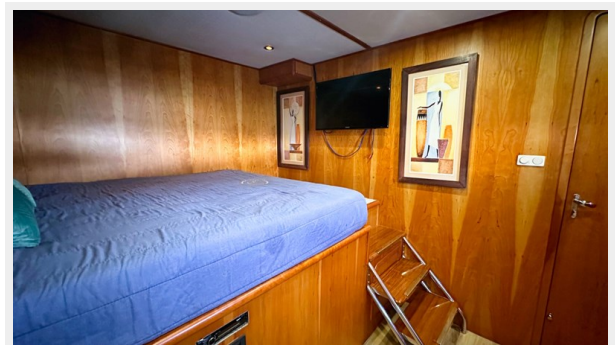

Maxim 640 ATARAXIS 39