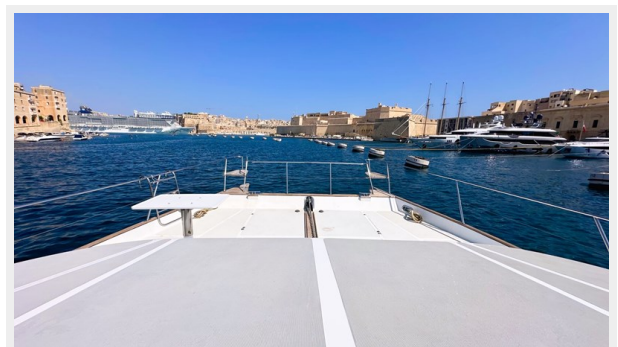

Maxim 640 ATARAXIS 11