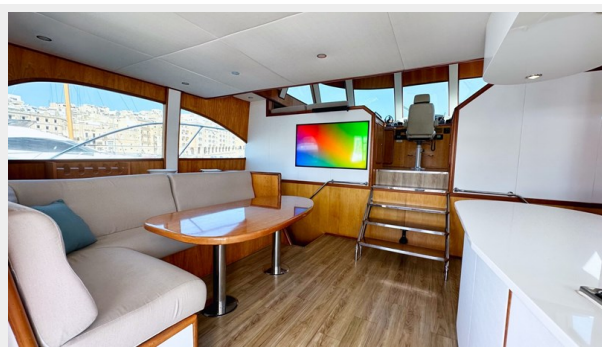

Maxim 640 ATARAXIS 22