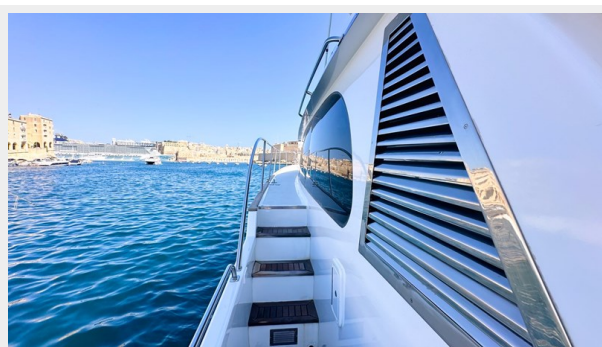

Maxim 640 ATARAXIS 10