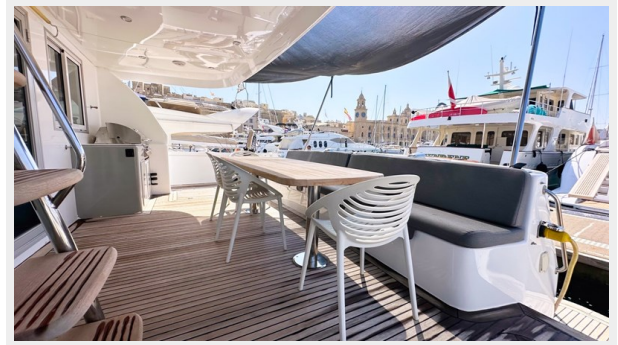

Maxim 640 ATARAXIS 9