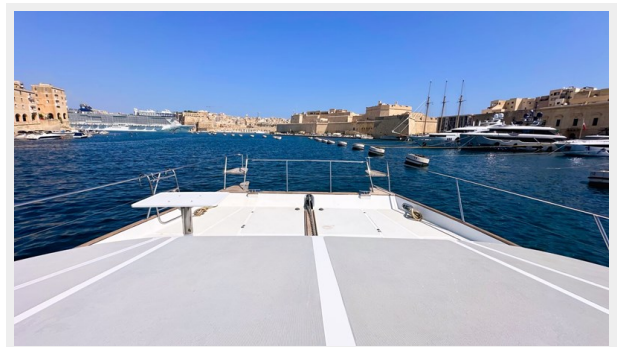

Maxim 640 ATARAXIS 11