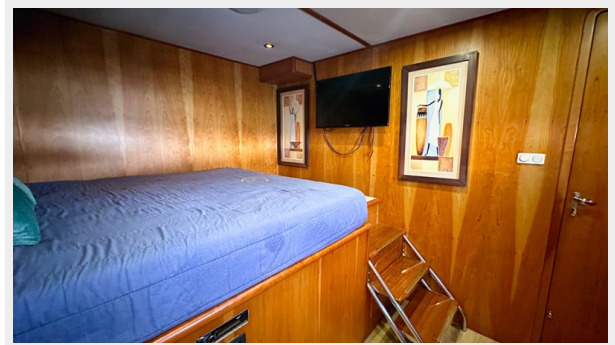

Maxim 640 ATARAXIS 39