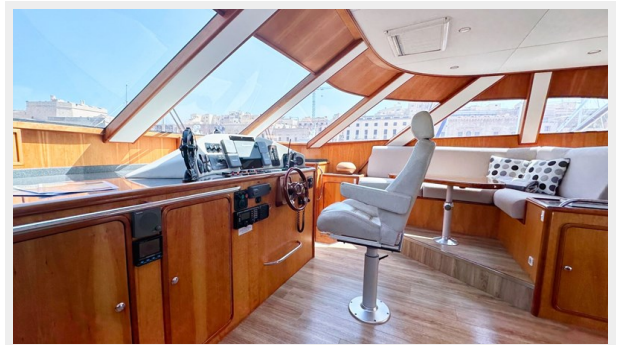

Maxim 640 ATARAXIS 27