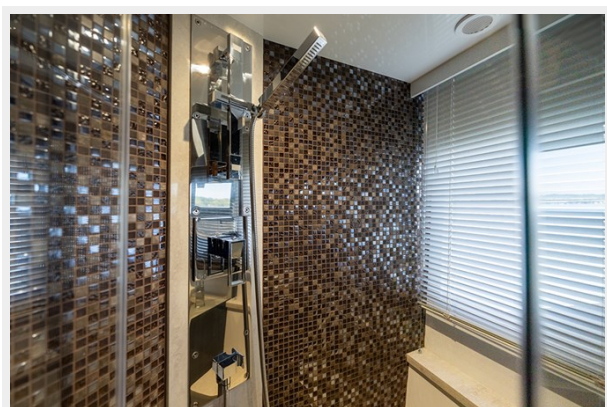

Master stateroom stbd side storage area

Entertainment center in the master stateroom

Master head and shower

Master shower (with tile mosaic)

Bow guest stateroom

Bow guest stateroom stbd side storage area

Bow guest stateroom port side storage area

Entertainment center in the bow guest stateroom

Guest head and shower

Guest shower

Guest vanity sink

Stbd side guest stateroom

Wine chiller in the stbd side guest stateroom

Port quarter profile

Bow area