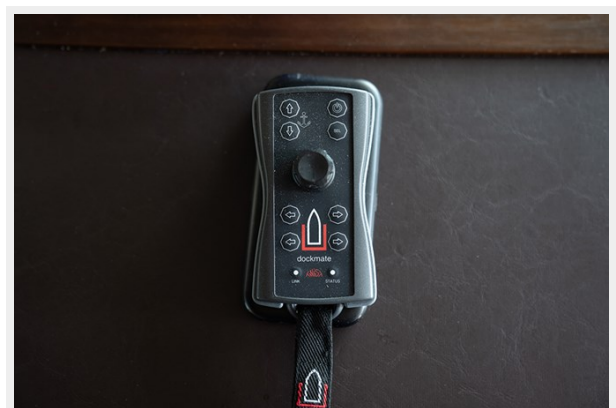

Port profile

Salon looking fwd/Main helm station

Main helm station

Dockmate remote control

Salon looking aft

Dinette

Convertible sofa at the salon/dinette

Opposing sofas at the salon