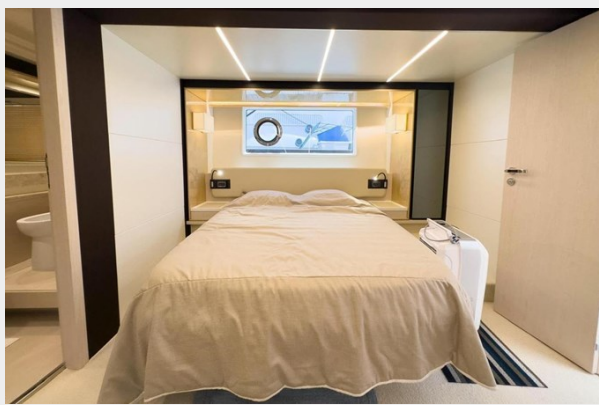

1 (23) (Copy)