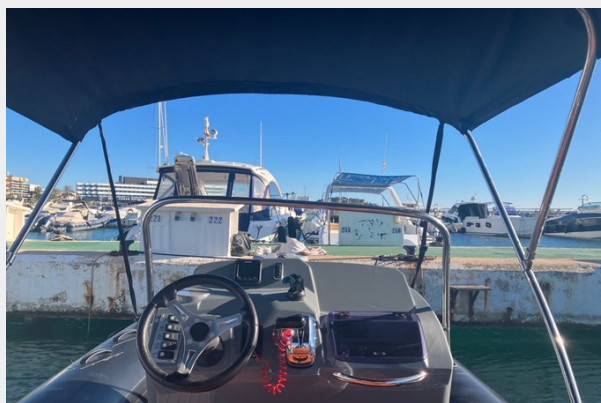

КОНТАКТЫ	10
Контактная информация	10
Телефоны	10
Время работы	10
Адрес	10

ХАРАКТЕРИСТИКИ

Обзор

Located in Ibiza, Spain. The Eagle 650 is the RIB for the whole family. The spacious boat with a length of 6.50 m and a width of 2.50 m invites you for trips and day trips on large inland lakes or on the sea coast. She is super-economical to run. There is enough room for 8 passengers on the padded double, front and rear seats and the sun area at the bow – up to 12 passengers can be carried safely on board. All seats have a spacious storage space for clothes, bathing and food. The folding table is the center of a common meal on board. Viewings highly recommended to take advantage of this opportunity.

BRIG Eagle 650

BRIG Eagle 650

BRIG Eagle 650

BRIG Eagle 650

BRIG Eagle 650

BRIG Eagle 650

BRIG Eagle 650

BRIG Eagle 650