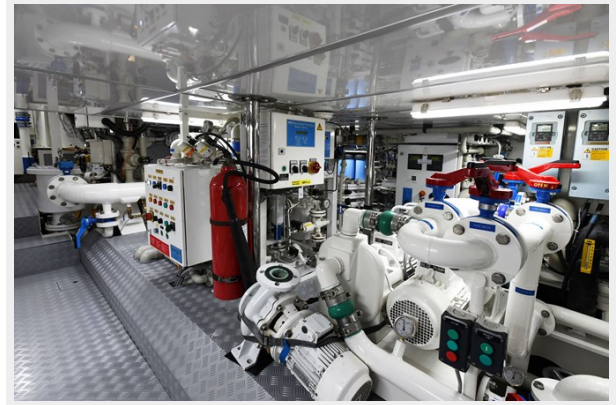

SYAnne-RT1160