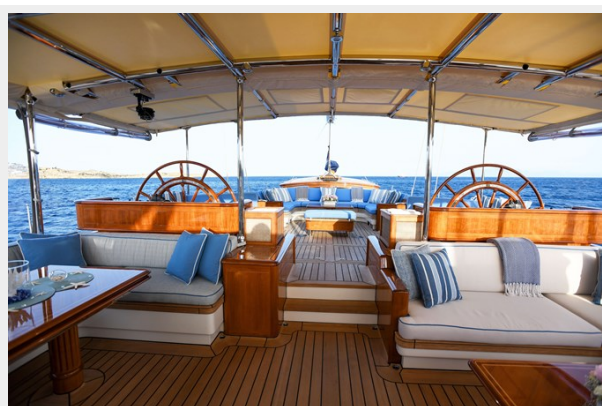

SYAnne-RT0511