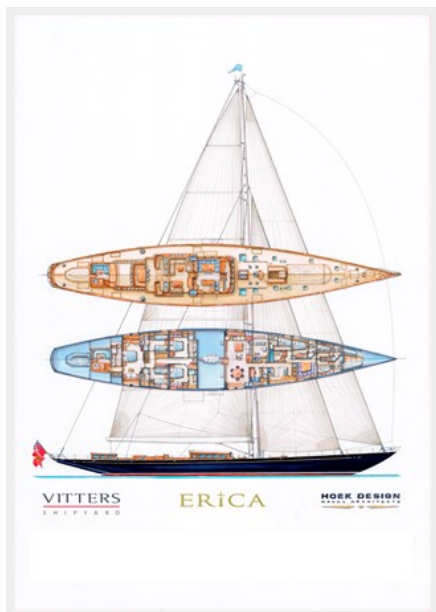

0502 Erica

SYAnne-RT0538

SYAnne-RT0511

SYAnne-RT0589