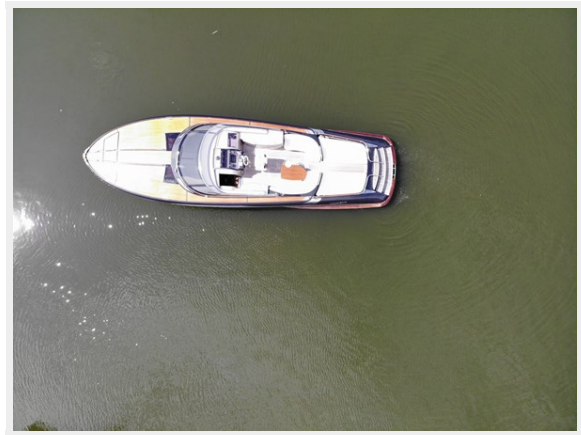

ФОТОГРАФИИ

0C2F4421C1346C618215CE8D55A553AF