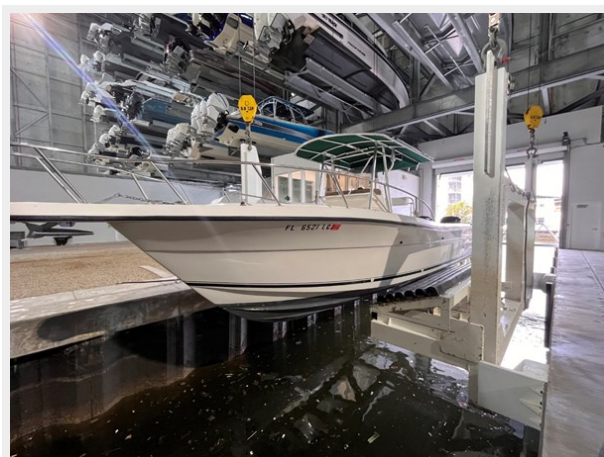

## Обзор

**2000 28' Pursuit 2870 Center Console -- Re-Powered w/ Twin Yamaha 225 Outboards in 2016 / Hours Currently 500 -- Well Maintained and Indoor Stored at F3 Marina**

**Upgrades Include: Garmin Electronics, Fusion Sound System, Rupp Top Gun Outriggers + Much More!!**

## Корпус и палуба

---

**Материал корпуса:** Fiberglass

# ФОТОГРАФИИ

1А

2

3

4

5

6

7