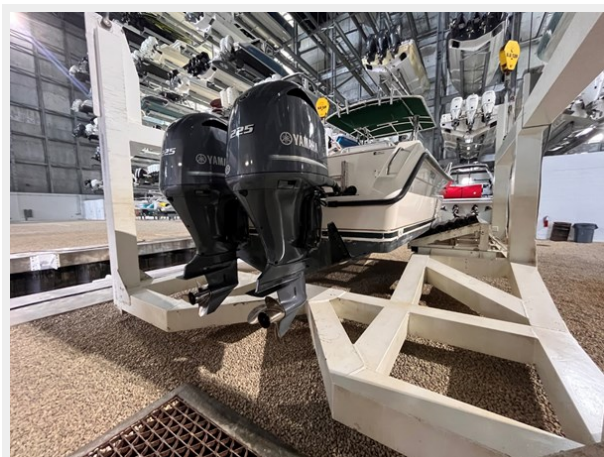

ФОТОГРАФИИ

1А