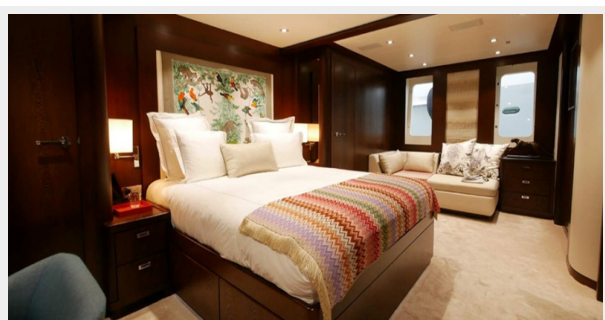

You will be pampered by a dedicated and experienced crew of 5 members, attentive to your every desire and ready to deliver impeccable service. This luxurious vessel features 5 elegant cabins, comfortably accommodating up to 12 guests for a well-deserved rest during your evenings at sea. While cruising, ASCENSION can also host up to 12 guests to share intense and convivial moments.

PHOTOS

**Capture d'écran 2024-09-14 à
00.18.08**

**3E3611E8-3AD7-4834-8CF1-
E636258B42A8_1_105_c**

**2FA47893-E313-44F6-94BE-
A72064880CC5**

**Capture d'écran 2024-09-14 à
00.17.57**

**Capture d'écran 2024-09-14 à
00.17.48**