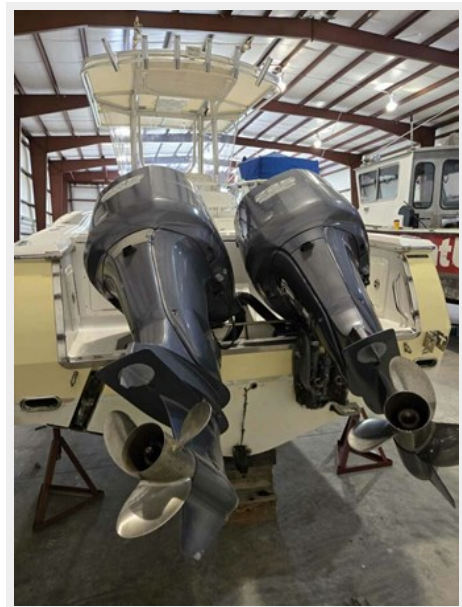

SPECIFICATIONS

Overview

Tame the waves and conquer the catch with the 26' Southport. This center console fishing boat boasts a legendary ride, slicing through rough waters with ease. Whether you're casting for giant walleye or cruising to the islands, the Southport delivers unmatched fishability and cruising comfort. Take command of your next adventure today.

Basic Information

Category: Sport Fisherman

Model Year: 2005

Year Built: 2005

Country: United States

Dimensions

LOA: 26' (7.92mm)

Beam: 9.41

PHOTOS

IMG_20240615_113927188

IMG_20240615_113940295

10833

IMG_20240615_113949897

IMG_20240615_114005402_HDR

IMG_20240615_114309723_HDR

10832