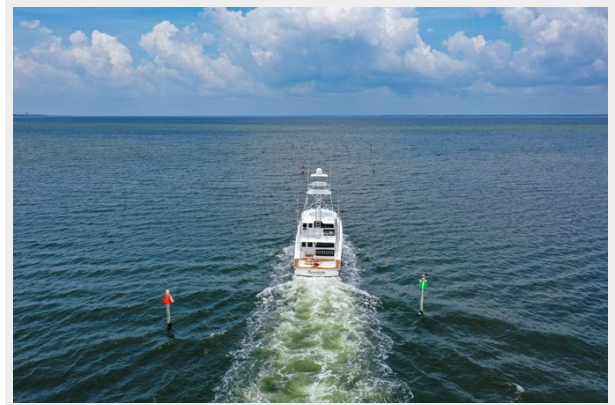

Benedetta 108