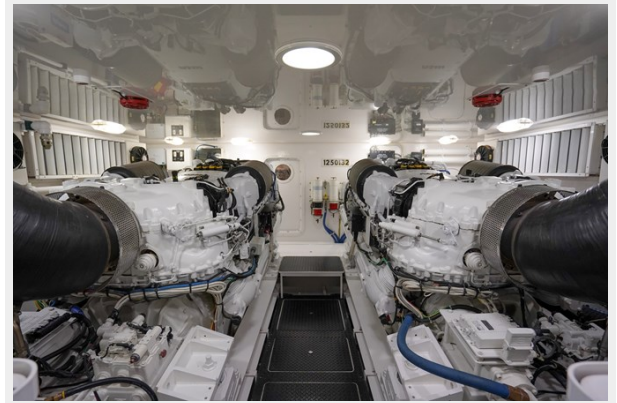

Benedetta 30