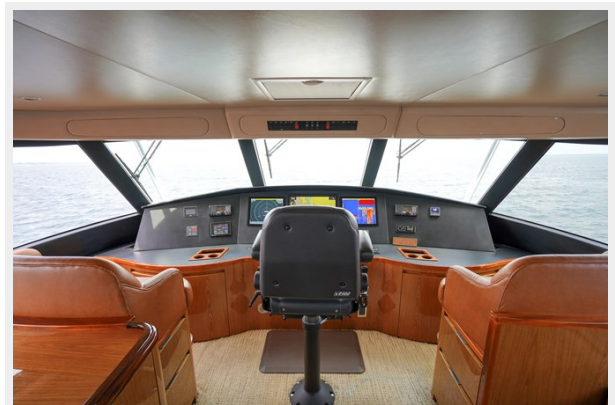

Benedetta 62