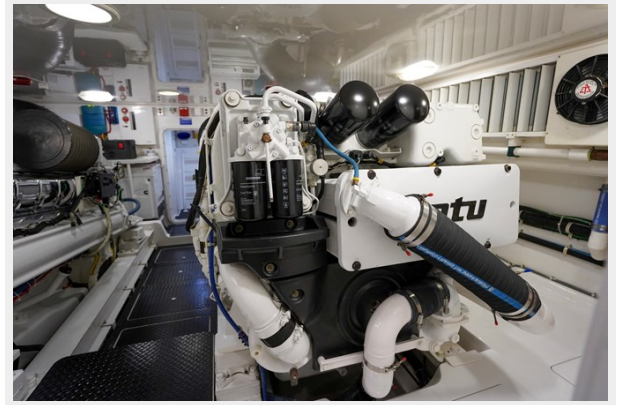

Benedetta 40