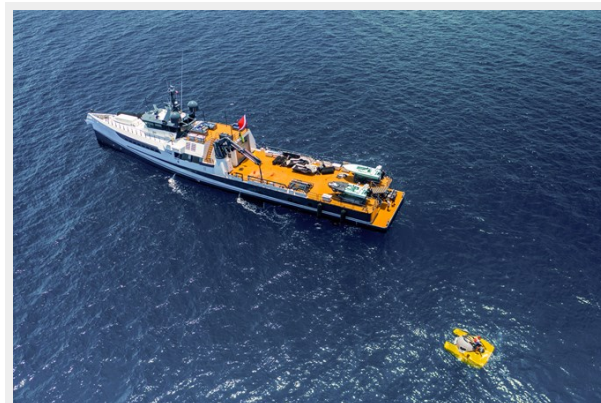

AXIS — DAMEN

Судостроитель: DAMEN

Год постройки: 2016

Модель: Моторная яхта

Цена: \$17,500,000 USD

Местонахождение: United States

Длина общая: 181' 6" (55.3mm)

Ширина: 30.34

GA2	9
КОНТАКТЫ	10
Контактная информация	10
Телефоны	10
Время работы	10
Адрес	10

ХАРАКТЕРИСТИКИ

Обзор

Designed as a support vessel, AXIS offers yacht Owners unparalleled flexibility when travelling. Her exteriors were drawn by Damen Yachting and feature a robust and commanding profile, with her hull and superstructure constructed from steel, ensuring longevity and high performance in all conditions and destinations. Powered by 4 x 1,499 Hp Caterpillar engines, AXIS yacht reaches a top speed of 20 knots and cruises comfortably at 12 knots. The inclusion of Quantum Marine stabilisers and the distinctive axe bow ensure maximum comfort and stability whilst at anchor and when underway. With her shallow draft design and impressive 5,000nm range, AXIS enables access to the most secluded and shallow waters. AXIS accommodates up to 6+2 guests, across three cabins on the main deck, including two Queen double cabins with pullman berths and one four berth cabin. There is further accommodation available for a crew of up to 11 across four cabins, further enhancing levels of service to a mothership.

Основная информация

Тип судна: Моторная яхта

Модельный год: 2016

Год постройки: 2016

Страна: United States

Размеры

Длина общая: 181' 6" (55.3mm)

Длина по ватерлинии: 177' 2"
(54mm)

Pic 3 (2)

Pic 4

Pic 5

Pic 6

pic 7

pic 8

pic 9

pic 10