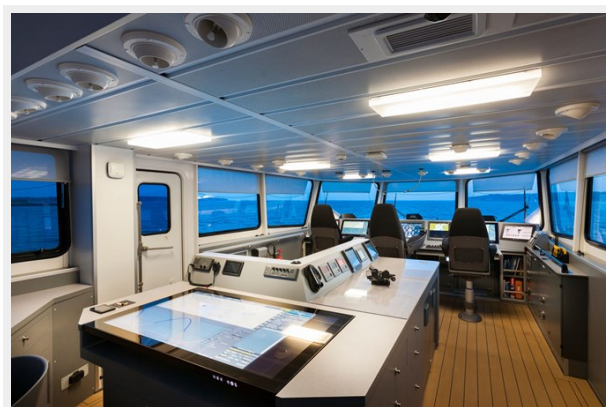

GA2	9
КОНТАКТЫ	10
Контактная информация	10
Телефоны	10
Время работы	10
Адрес	10

ХАРАКТЕРИСТИКИ

Обзор

Designed as a support vessel, AXIS offers yacht Owners unparalleled flexibility when travelling. Her exteriors were drawn by Damen Yachting and feature a robust and commanding profile, with her hull and superstructure constructed from steel, ensuring longevity and high performance in all conditions and destinations. Powered by 4 x 1,499 Hp Caterpillar engines, AXIS yacht reaches a top speed of 20 knots and cruises comfortably at 12 knots. The inclusion of Quantum Marine stabilisers and the distinctive axe bow ensure maximum comfort and stability whilst at anchor and when underway. With her shallow draft design and impressive 5,000nm range, AXIS enables access to the most secluded and shallow waters. AXIS accommodates up to 6+2 guests, across three cabins on the main deck, including two Queen double cabins with pullman berths and one four berth cabin. There is further accommodation available for a crew of up to 11 across four cabins, further enhancing levels of service to a mothership.

Pic 3 (2)

Pic 4

Pic 5

Pic 6

pic 7

pic 8

pic 9

pic 10