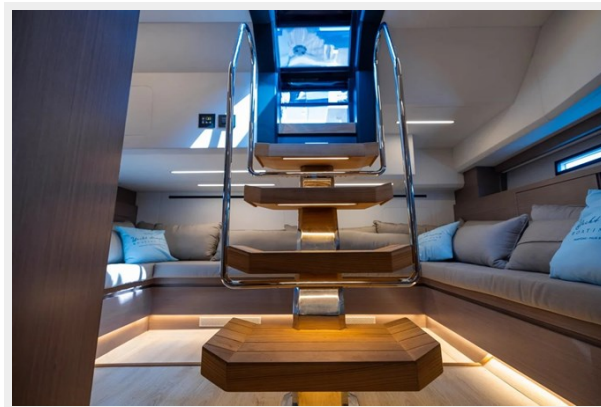

_MG_1139 Large