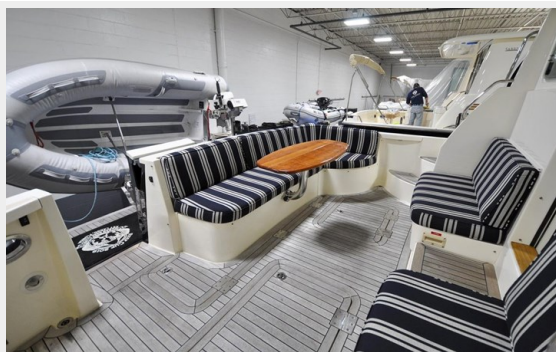

8676400_20230131102248900_1_XLARGE 8676400_20230131102251958_1_XLARGE