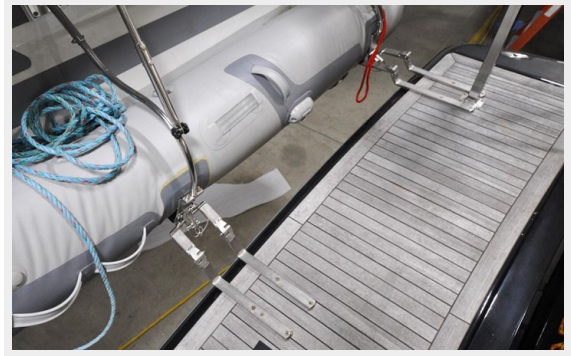

8676400_20230131102347180_1_XLARGE 8676400_20230131102359057_1_XLARGE