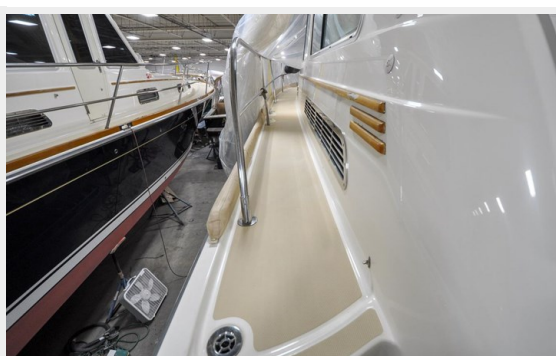

8676400_20230131102219555_1_XLARGE 8676400_2023013110222354_1_XLARGE